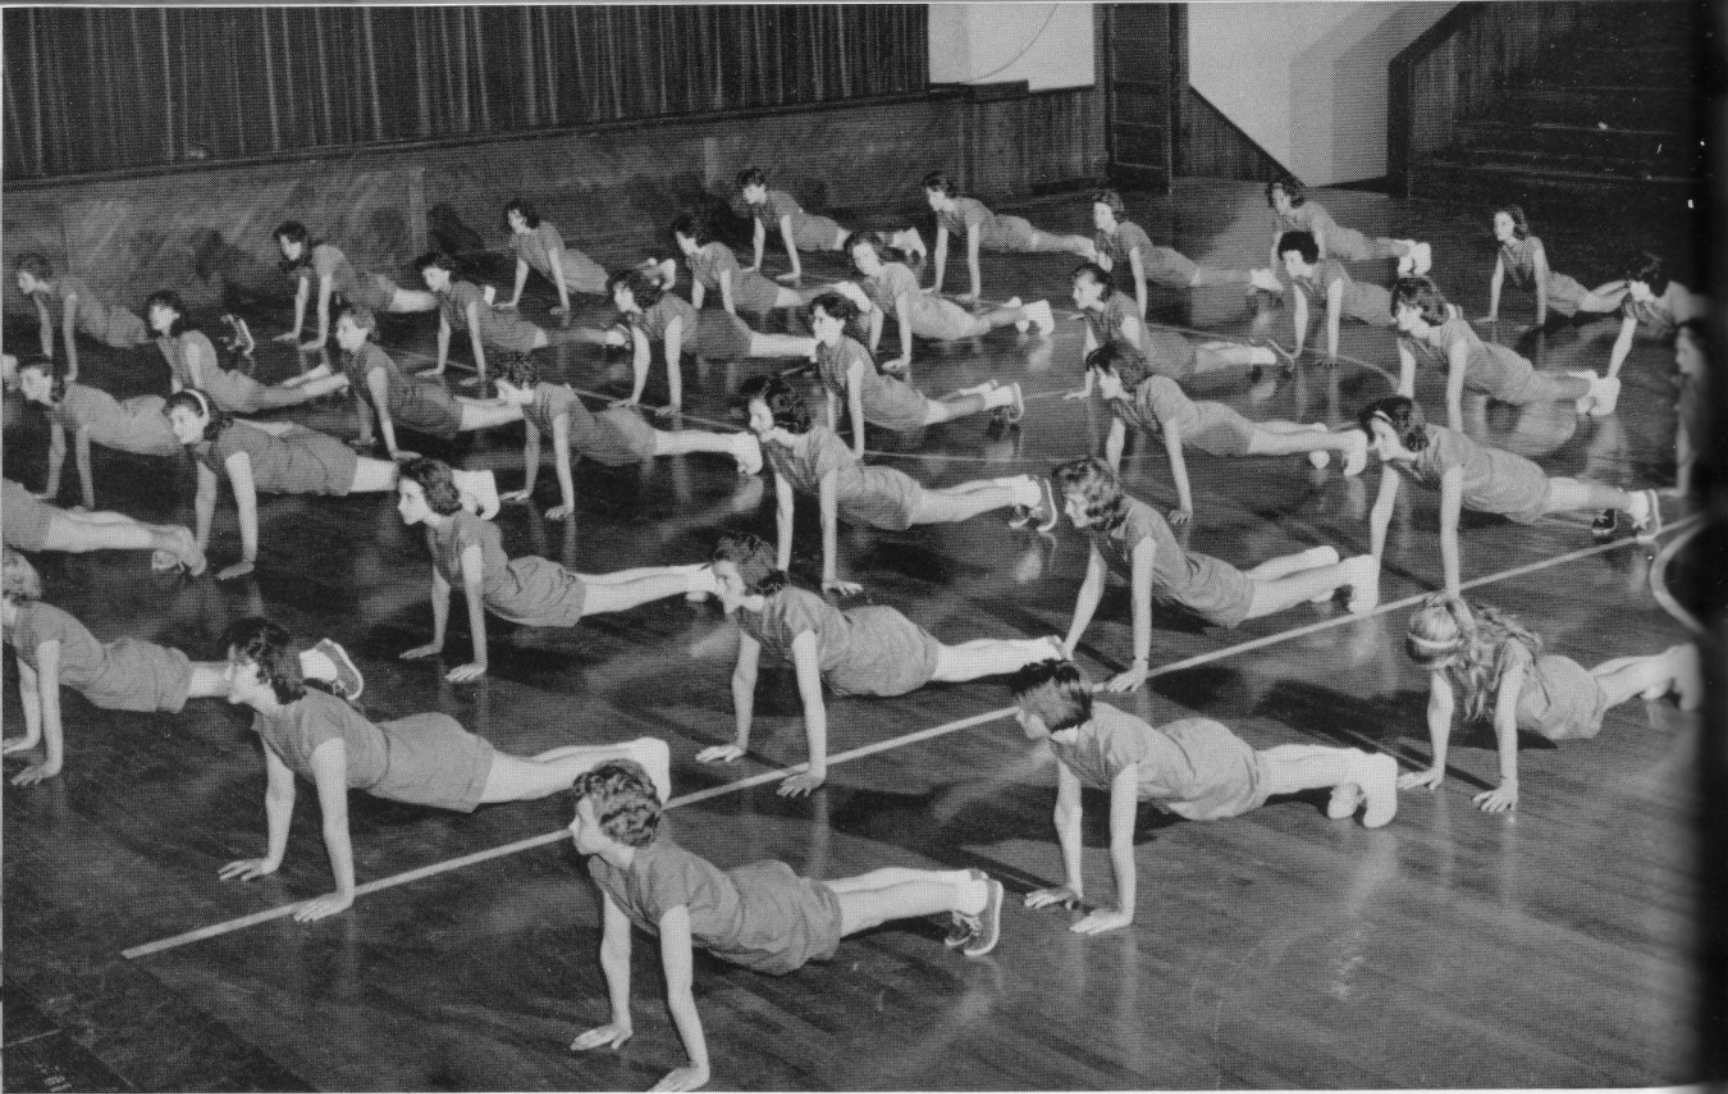

## *Reigning Royalty*

Queen: Reva Thompson  
Escort: Danny Moss

Princess: Betty Hishmeh  
Escort: Fritz Giesecke

*Physical Education Classes*

An average day in the Commerce Department, "Well, Sammy!"